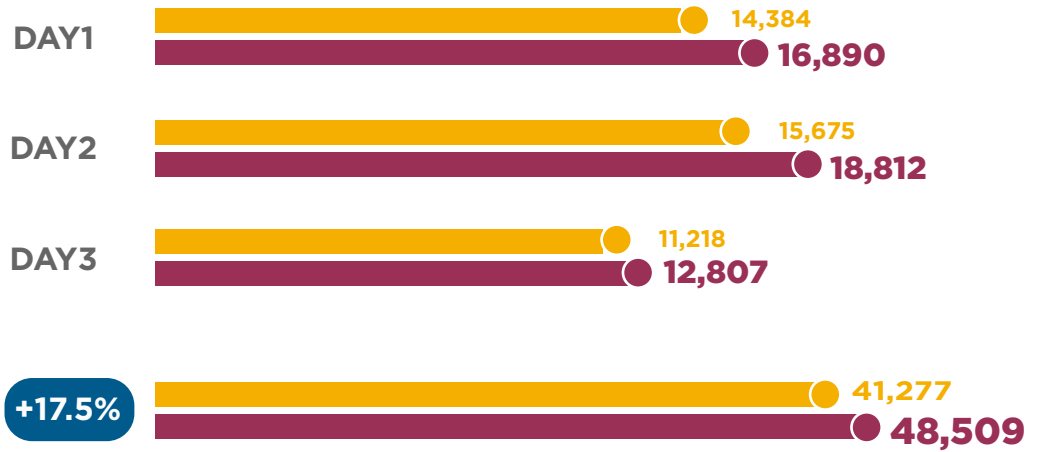

POST SHOW STATISTICS

DAILY VISITORS RECORD

일별 순방문자* 집계

*순방문자: 중복 방문시, 1명으로 집계

2017
2018

EXHIBITOR INFORMATION

EXHIBITORS

BOOTHS

SPACE

TOP VISITING CUSTOMERS