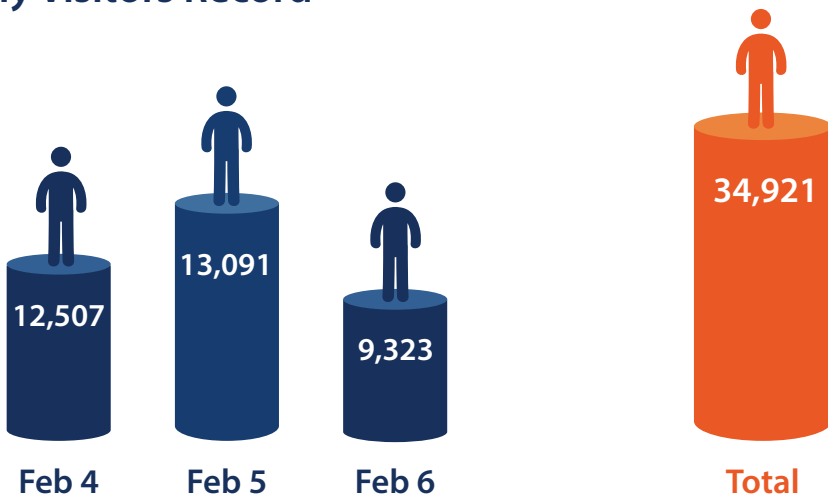

POST SHOW Statistics

SEMICON[®]
Korea2015

LED Korea2015

◆ Daily Visitors Record

◆ Exhibitor Information

Number of
Exhibiting Companies

522

Booths

1,807

Space

36,007 sqm

◆ Top Visiting Customers

Samsung  **4,147**

SK hynix  **2,736**